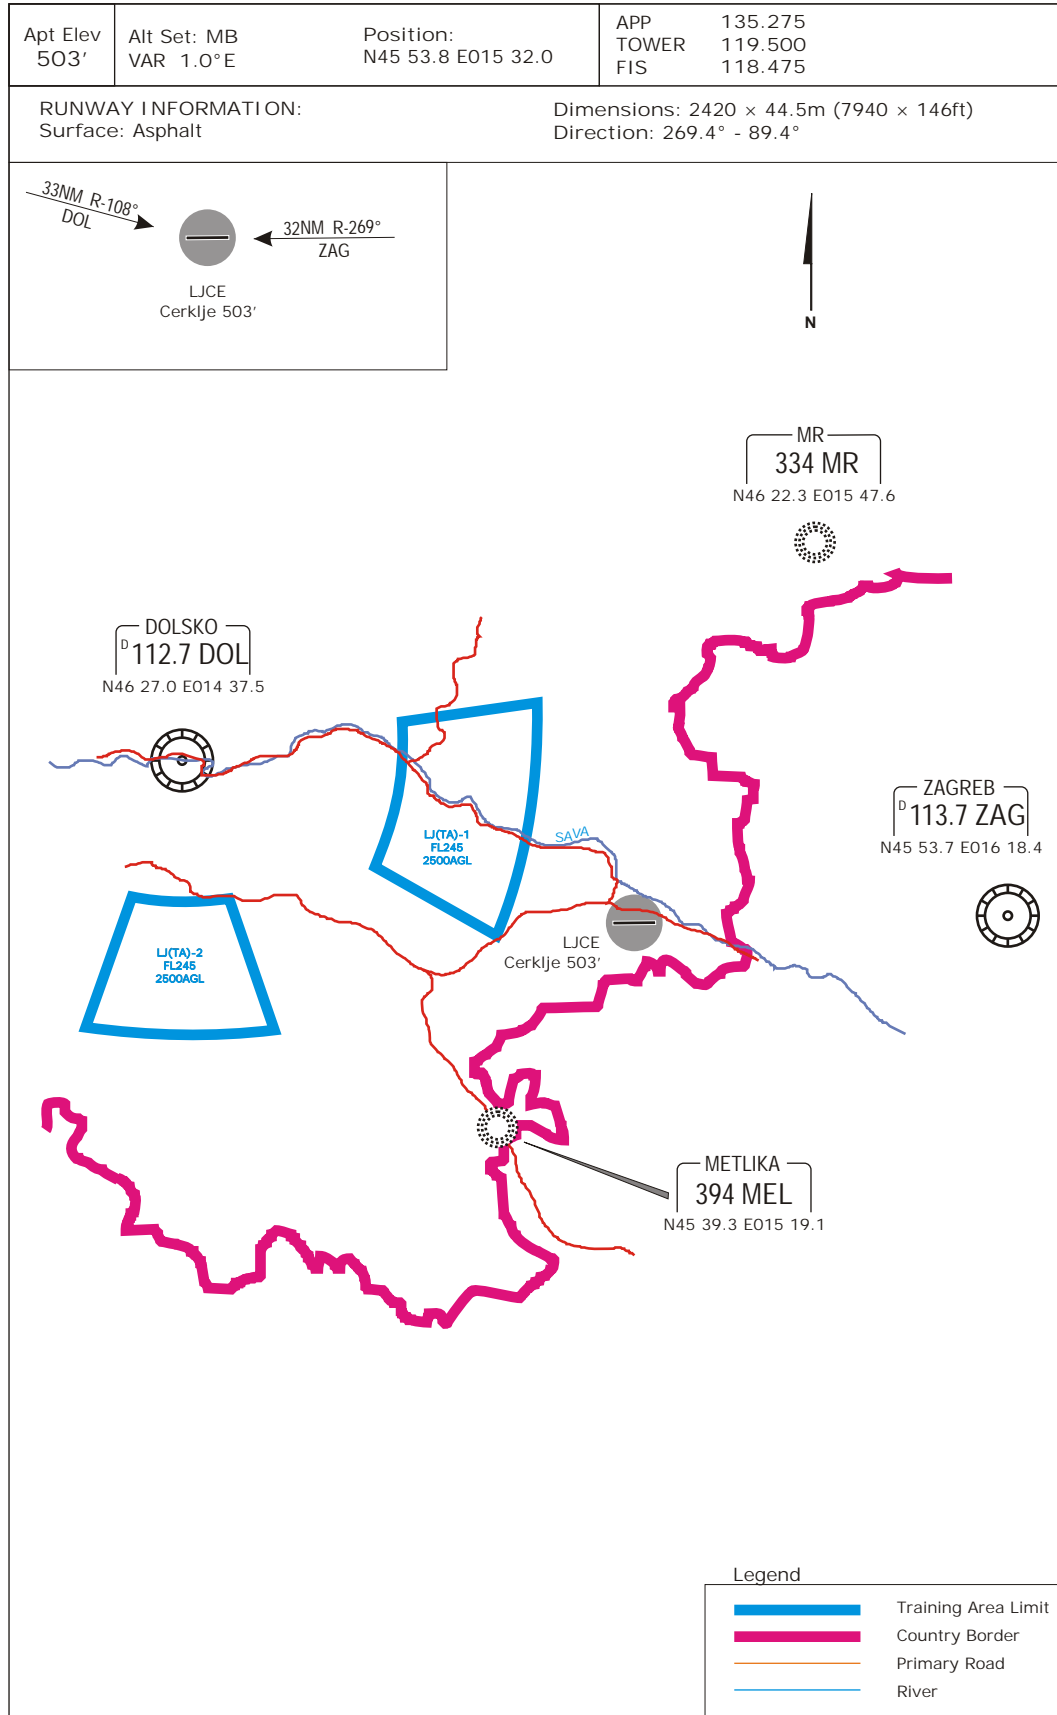

# LJCE VFR

15 Aug 06

6

# CERKLJE, SLOVENIA

AFB

IVAO-SI 2006, ALL RIGHTS RESERVED

FOR FLIGHT SIMULATION PURPOSES ONLY